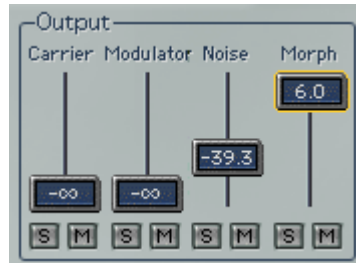

Output

Output

Morphoder ,

Solo

Mute

Carrier: -Infinity 0.0 : -Infinity.

Modulator: -Infinity 0.0 : -Infinity.

Noise: -Infinity 0.0 : -30 .

Morph: -Infinity +6 : 0.0 .