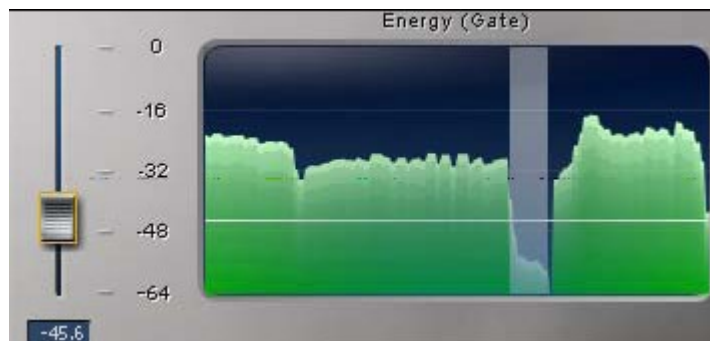

DeBreath:

- Breath Threshold — , DeBreath

Breath

—

Breath Threshold

- Energy Threshold —

Energy

Energy Threshold

Breath

Breath Threshold,

Reduction,

Breath

Breath

Breath Threshold.

Breath Threshold — 0 100%. 50%.  
Breath Threshold

Breath

Breath Threshold ,  
( Energy Threshold )  
Reduction.

Energy

Energy

Energy

Energy Threshold.

Energy Threshold — 0 64 /

-30

Energy Threshold